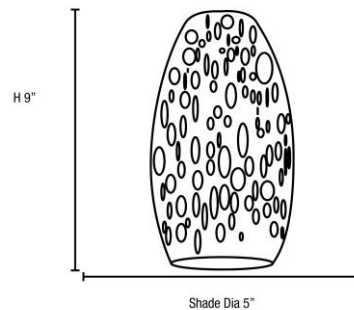

FIXTURE	BACKPLATE / CANOPY
Length:	Length
Width:	Width:
Diameter	Diameter:
Height: 9"	Height: 1.25"
Extension:	
Overall Height: 11-150"	

TECHNICAL SPECIFICATIONS

SPECIFICATIONS

Frame Material: Metal
Diffuser Material: Glass
Lamping Type: E-26 (Replaceable LED Jbox: Standard
Lamping Base: E-26 Lamp Wattage: 10 W
Lamp Quantity: 1 Total Wattage: 10 W
Voltage: 120v Lamps Included: Yes

Additional Notes:

Brushed steel finish paired with 12 feet of clear cord; Custom Finish
5 Piece Minimum Order Quantity

Project Name: _____

Location: _____

Type: _____

Quantity: _____

Notes:

LINE DRAWING